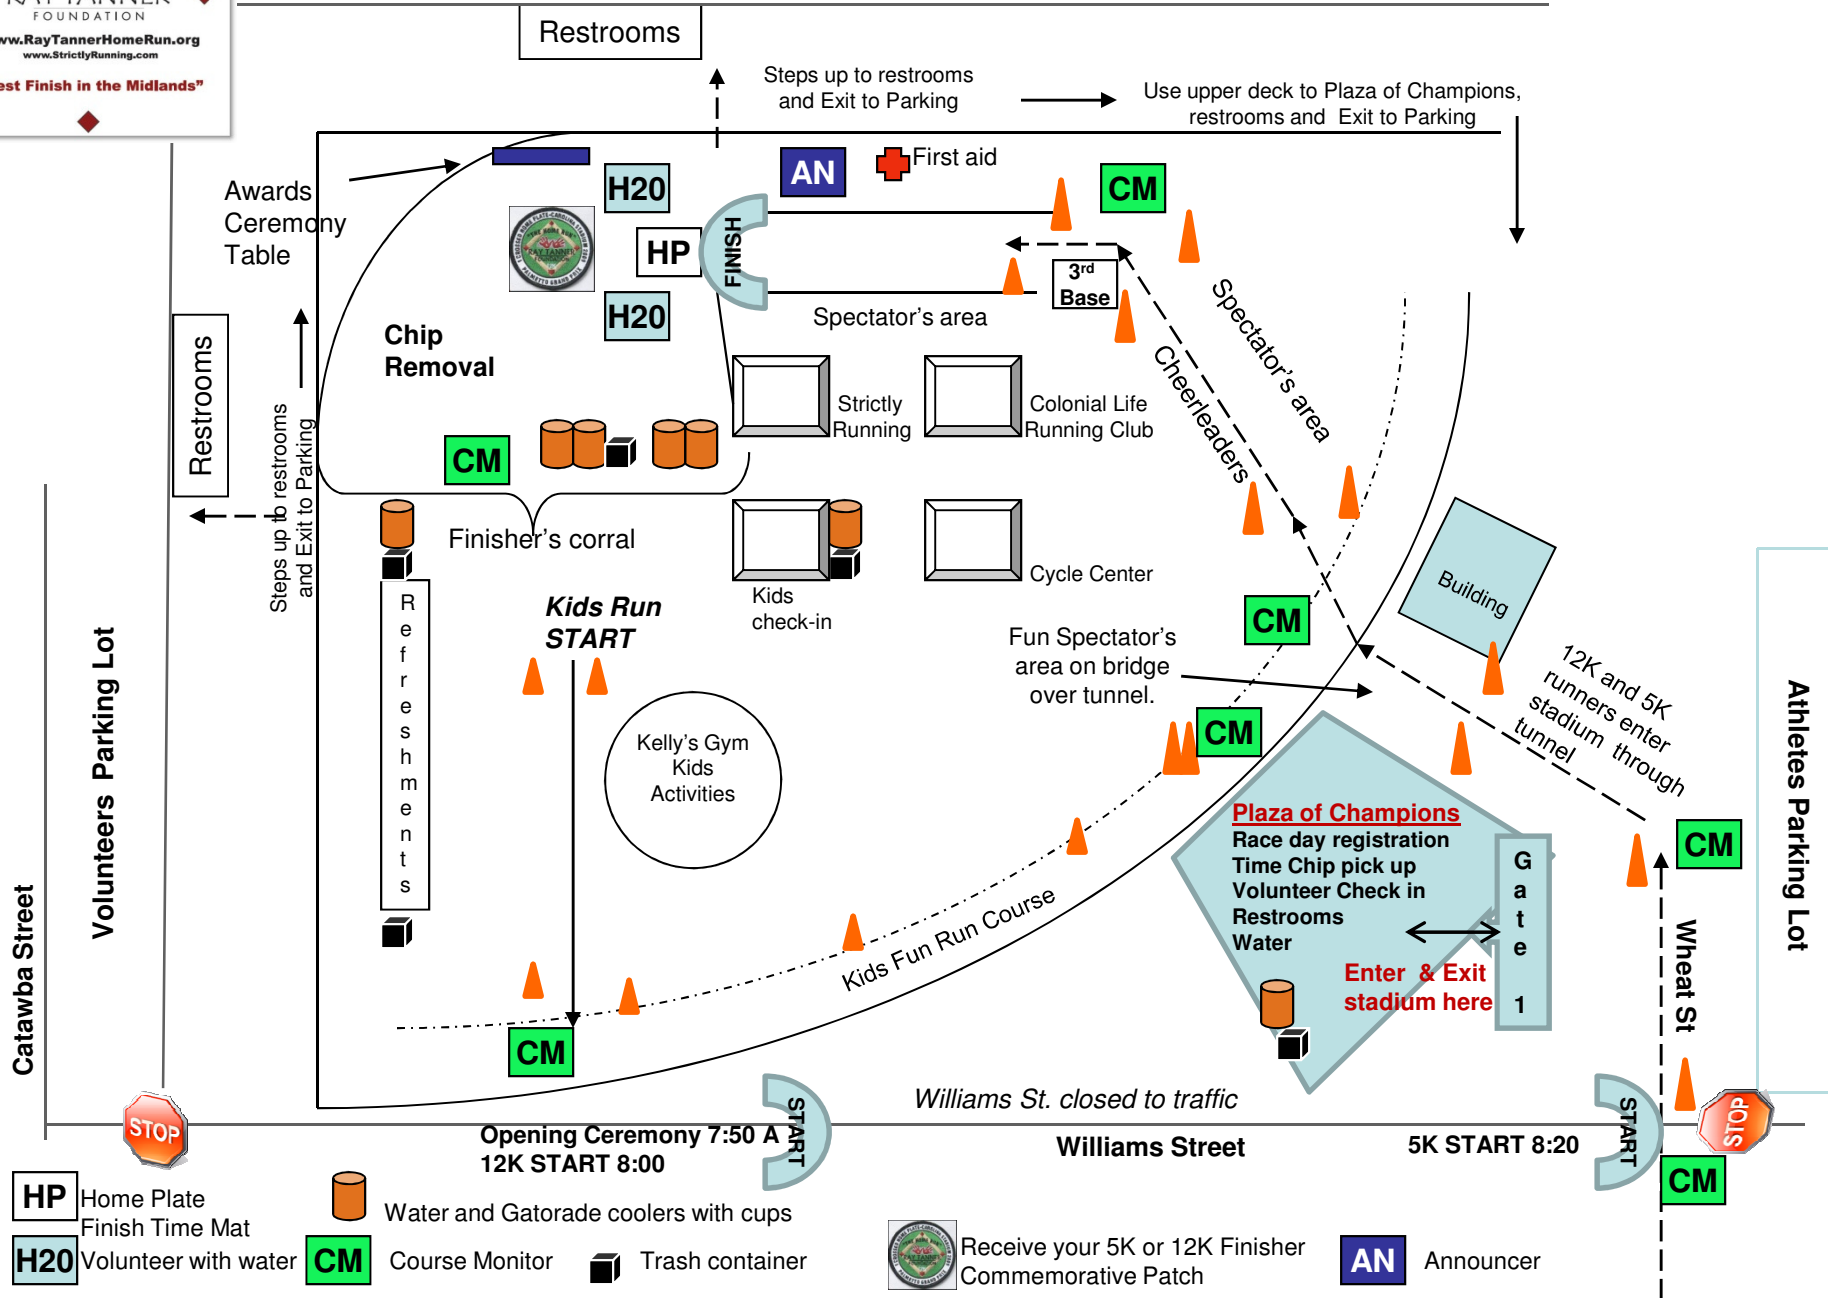

Ray Tanner Home Run New Carolina Stadium Illustration

Not to scale rev 10/6/09

HP Home Plate
Finish Time Mat

H2O Volunteer with water

CM Course Monitor

Water and Gatorade coolers with cups

Trash container

Receive your 5K or 12K Finisher Commemorative Patch

Wheat St

Restrooms

Restrooms

Gate 1

Plaza of Champions

Race day registration
Time Chip pick up
Volunteer Check in
Restrooms
Water

Enter & Exit stadium here

12K and 5K runners enter stadium through tunnel

Spectator's area
Cherleaders

Spectator's area

Fun Spectator's area on bridge over tunnel.

Kids Fun Run Course

Kids Run START

Kelly's Gym Kids Activities

Finisher's corral

Chip Removal

Awards Ceremony Table

Steps up to restrooms and Exit to Parking

Use upper deck to Plaza of Champions, restrooms and Exit to Parking

First aid

FINISH

3rd Base

Strictly Running

Colonial Life Running Club